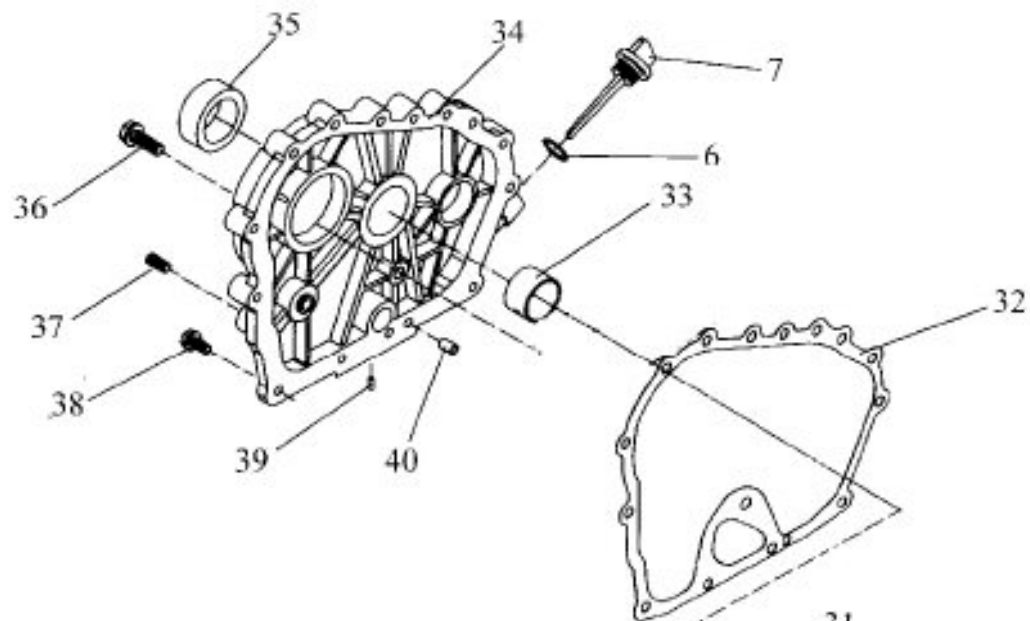

Pos	Vare nr. / Part no.	Qty	Beskrivelse	Description
1	730001	1	Bolt for olieaftapning	Drain screw
2	730002	1	Skive	Washer
3	730003	1	Pakdåse	Oil seal
4	730004	1	Short blok	Cylinder block
5	730005	2	Nåleleje 7941/8	Needle bearing 7941/8
6	730006	2	O-ring 22.5 X 2.4	O-ring 22.5 X 2.4
7	730007	2	Olie pind	Oil dipstick
8	730008	1	Brændstof indikator	Fuel Controller Assembly
9				N/A
10	730010	1	Forcingstud of Fuel Injectpump Short	Forcingstud of Fuel Injectpump Short
11	730011	2	Forcingstud of Fuel Injectpump Long	Forcingstud of Fuel Injectpump Long
12	730012	1	Justerings shims 1,5 mm	Adjusting Shims 1,5 mm
	730632	1	Justerings shims 0,2 mm	Adjusting Shims 0,2 mm
	730633	1	Justerings shims 0,3 mm	Adjusting Shims 0,3 mm
	730634	1	Justerings shims 0,4 mm	Adjusting Shims 0,4 mm
13	730013	1	Skive	Joint washer
14	730014	1	Plade	Seal plate
15	730015	1	Møtrik M6	Nut M6
16	730016	2	Pakning	Gasket
17	730017	2	Pakning	Gasket
18	730018	2	Møtrik M6	Nut M6
19	730019	1	Nåleleje HK 1512	Needle bearing HK 1512
20	730020	1	Plade	Thrust plate
21	730021	1	Bolt M8 x 12	Bolt M8 x 12
22	730022	1	Kugleleje 6306/P5	Ball bearing 6306/P5
23	730023	1	Dæksel	Air cover
24	730021	1	Bolt M6 x 12	Bolt M6 x 12
25	730025	1	Pakning	Sheet Gasket
26	730026	2	Cylinder hoved møtrik (tynd)	Cylinder head nut (thin)
27	730027	2	Cylinder hoved møtrik (tyk)	Cylinder head nut (thick)
28	730028	1	Cylinder shim	Cylinder shim
29	730029	4	Skive	Washer crankcase cover
30	730030	2	Cylinder hoved møtrik (tynd)	Cylinder head nut (thin)
31	730031	2	Cylinder hoved møtrik (tyk)	Cylinder head nut (thick)
32	730032	1	Sidedækselpakning	Crankcase Cover Washer
33	730033	1	Kugleleje	Ball bearing
34	730034	1	Sidedæksel	Crankcase Cover
35	730035	1	Pakdåse SG25X42X8	Oil seal SG25X42X8
36	730036	1	Bolt M8 x 33.5	Bolt M8 x 33.5
37	730037	1	Skruer	Screw
37-1	730038	1	Olie indikator	Oil indicator
38	730039	14	Bolt M6 x 25	Bolt M6 x 25
39	730040	2	Prop	Pluger
40	730041	2	Split 8 x 12	Pin 8 x 12
	730043	1	Komplet motorblok	Complete assembly