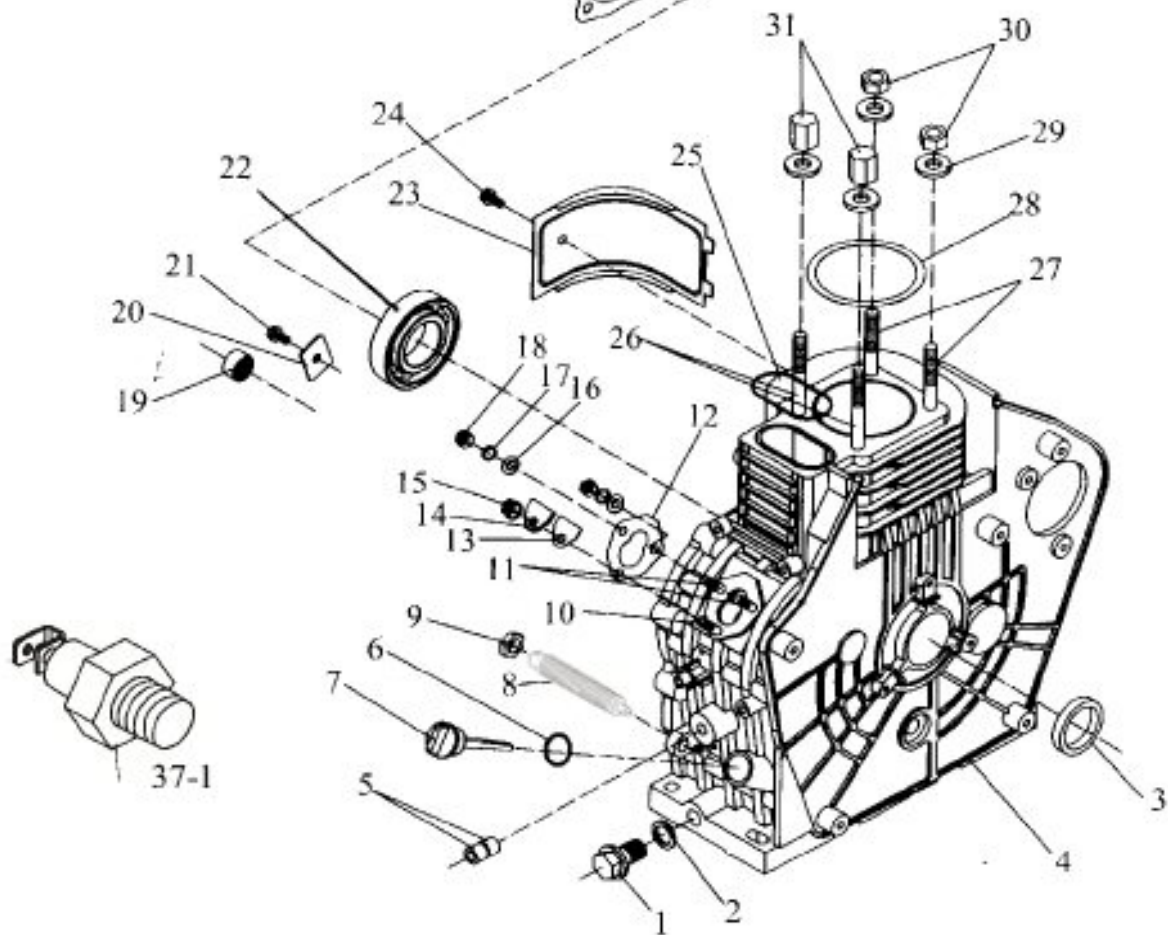

Pos	Vare nr. / Part no.	Qty	Beskrivelse	Description
1	730001	1	Bolt for olieaftapning	Drain screw
2	730002	1	Skive	Washer
3	730003	1	Pakdåse	Oil seal
4	730004	1	Short blok	Cylinder block
5	730005	2	Nåleleje 7941/8	Needle bearing 7941/8
6	730006	2	O-ring 22.5 X 2.4	O-ring 22.5 X 2.4
7	730007	2	Olie pind	Oil dipstick
8	730008	1	Brændstof indikator	Fuel Controller Assembly
9				N/A
10	730010	1	Forcingstud of Fuel Injectpump Short	Forcingstud of Fuel Injectpump Short
11	730011	2	Forcingstud of Fuel Injectpump Long	Forcingstud of Fuel Injectpump Long
12	730012	1	Justerings shims 1,5 mm	Adjusting Shims 1,5 mm
	730632	1	Justerings shims 0,2 mm	Adjusting Shims 0,2 mm
	730633	1	Justerings shims 0,3 mm	Adjusting Shims 0,3 mm
	730634	1	Justerings shims 0,4 mm	Adjusting Shims 0,4 mm
13	730013	1	Skive	Joint washer
14	730014	1	Plade	Seal plate
15	730015	1	Møtrik M6	Nut M6
16	730016	2	Pakning	Gasket
17	730017	2	Pakning	Gasket
18	730018	2	Møtrik M6	Nut M6
19	730019	1	Nåleleje HK 1512	Needle bearing HK 1512
20	730020	1	Plade	Thrust plate
21	730021	1	Bolt M8 x 12	Bolt M8 x 12
22	730022	1	Kugleleje 6306/P5	Ball bearing 6306/P5
23	730023	1	Dæksel	Air cover
24	730021	1	Bolt M6 x 12	Bolt M6 x 12
25	730025	1	Pakning	Sheet Gasket
26	730026	2	Cylinder hoved møtrik (tynd)	Cylinder head nut (thin)
27	730027	2	Cylinder hoved møtrik (tyk)	Cylinder head nut (thick)
28	730028	1	Cylinder shim	Cylinder shim
29	730029	4	Skive	Washer crankcase cover
30	730030	2	Cylinder hoved møtrik (tynd)	Cylinder head nut (thin)
31	730031	2	Cylinder hoved møtrik (tyk)	Cylinder head nut (thick)
32	730032	1	Sidedækselpakning	Crankcase Cover Washer
33	730033	1	Kugleleje	Ball bearing
34	730034	1	Sidedæksel	Crankcase Cover
35	730035	1	Pakdåse SG25X42X8	Oil seal SG25X42X8
36	730036	1	Bolt M8 x 33.5	Bolt M8 x 33.5
37	730037	1	Skruer	Screw
37-1	730038	1	Olie indikator	Oil indicator
38	730039	14	Bolt M6 x 25	Bolt M6 x 25
39	730040	2	Prop	Pluger
40	730041	2	Split 8 x 12	Pin 8 x 12
	730043	1	Komplet motorblok	Complete assembly